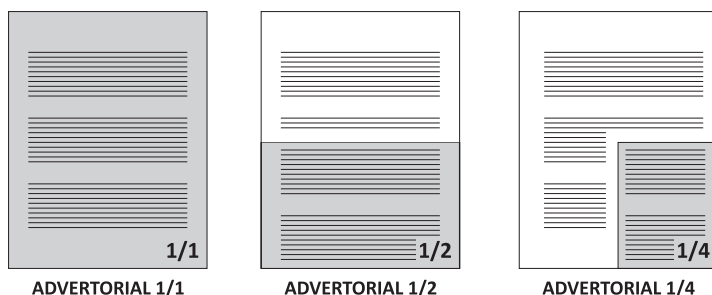

banner 800 x 73 px

290 € / month

banner 145 x 73 px

100 € / month

banner 145 x 240 px

150 € / month

DISCOUNTS

- for posting
any type of banner
for 5 months
consecutively
the 6th month is
free

The dimensions of the advertising spaces

OPEN SPREAD / INSIDE SPREAD

Advertorials

Considering the contracted space and the number of issuances, the clients benefit of discounts, bonuses (news, interviews, product presentations, offers, etc.