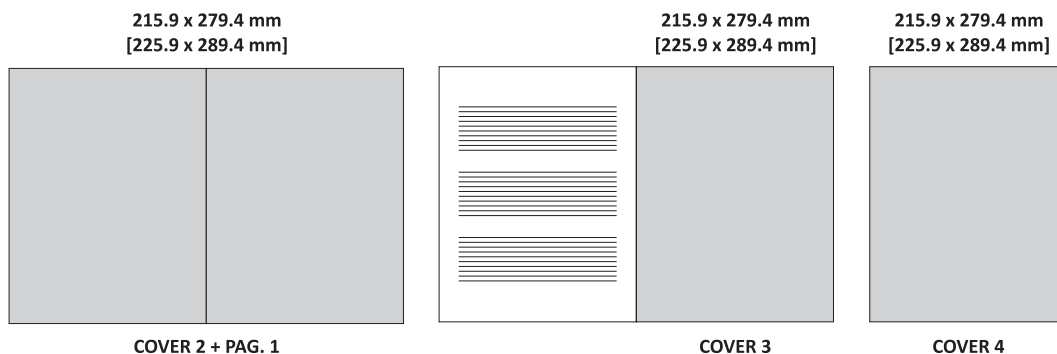

OPEN SPREAD / INSIDE SPREAD