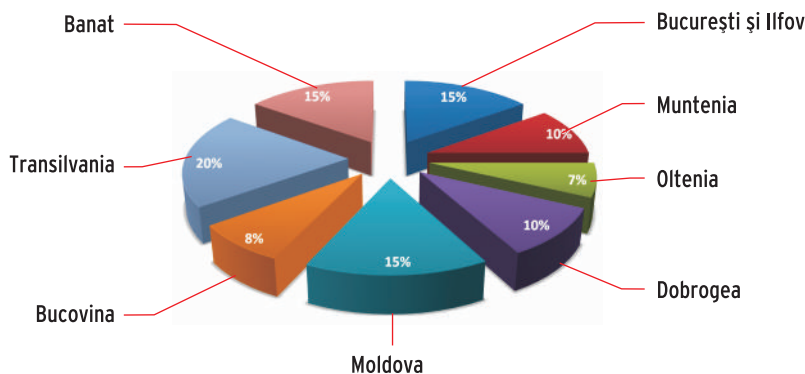

Geographical distribution

Content

- editorial
- news
- interview
- product presentation
- farm
- top market
- staples, spices
- technology
- hygiene
- legislation
- storage, transport, logistics
- story
- info web
- specialized networks
- siesta

Distribution considering the hierarchic position

General management	45%
Area Managers, owners and General Managers	
Production	12%
Production Managers	
Quality management and aliment safety	25%
Quality inspectors	
Purchasing department	10%
Purchasing managers for meat and processed food	
Sales and Marketing	8%
Sales&Marketing Managers	

Distribution on areas

Meat factories	2500 ex.
Butcheries, abattoirs, mixed food factories, frigorific warehouses, packing centers	
Farms	2000 ex.
Pig farm, dairy, poultry, snail farm, rabbits, chinchilla	
Distribution companies	1100 ex.
Supermarkets, distribution centers, butcheries and delicatessen stores	
Suppliers	1400 ex.
Producers and distributors of machinery, equipment and additional services for the meat industry	
Others	1000 ex.
Associations, public administration, research centers, universities, training centers, direct requests.