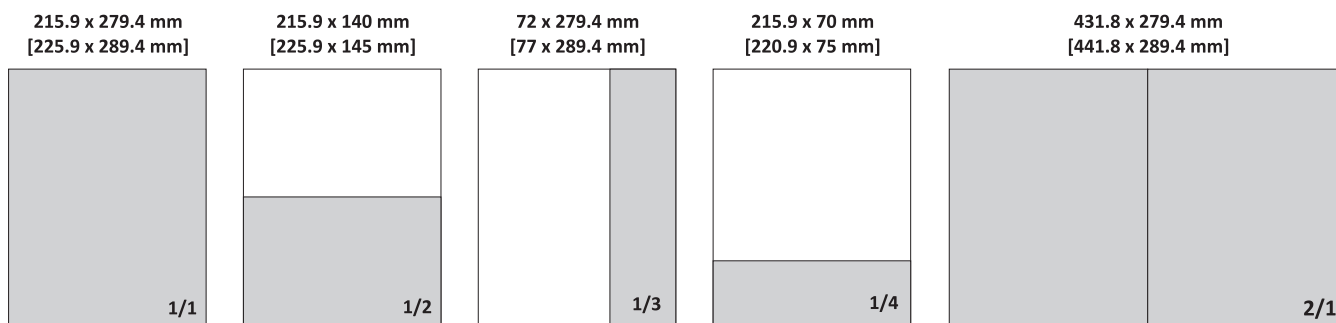

The dimensions of the advertising spaces

OPEN SPREAD / INSIDE SPREAD